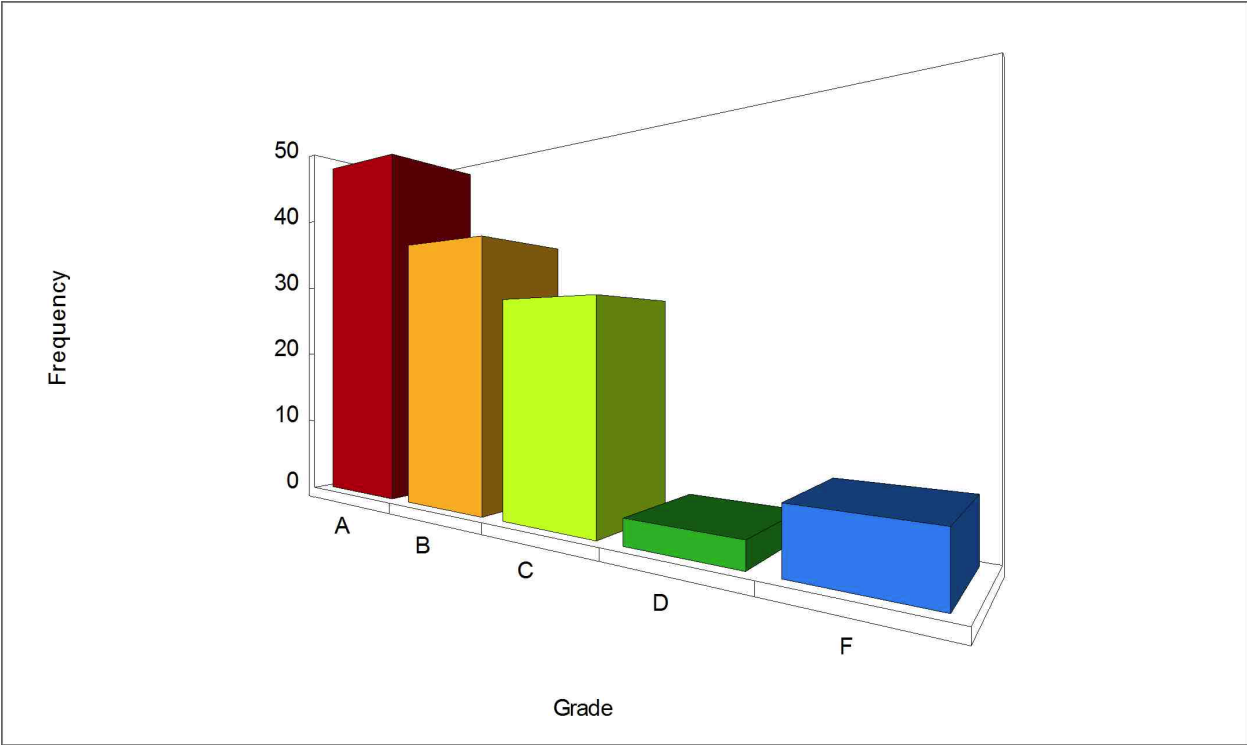

Exam 4 Grades