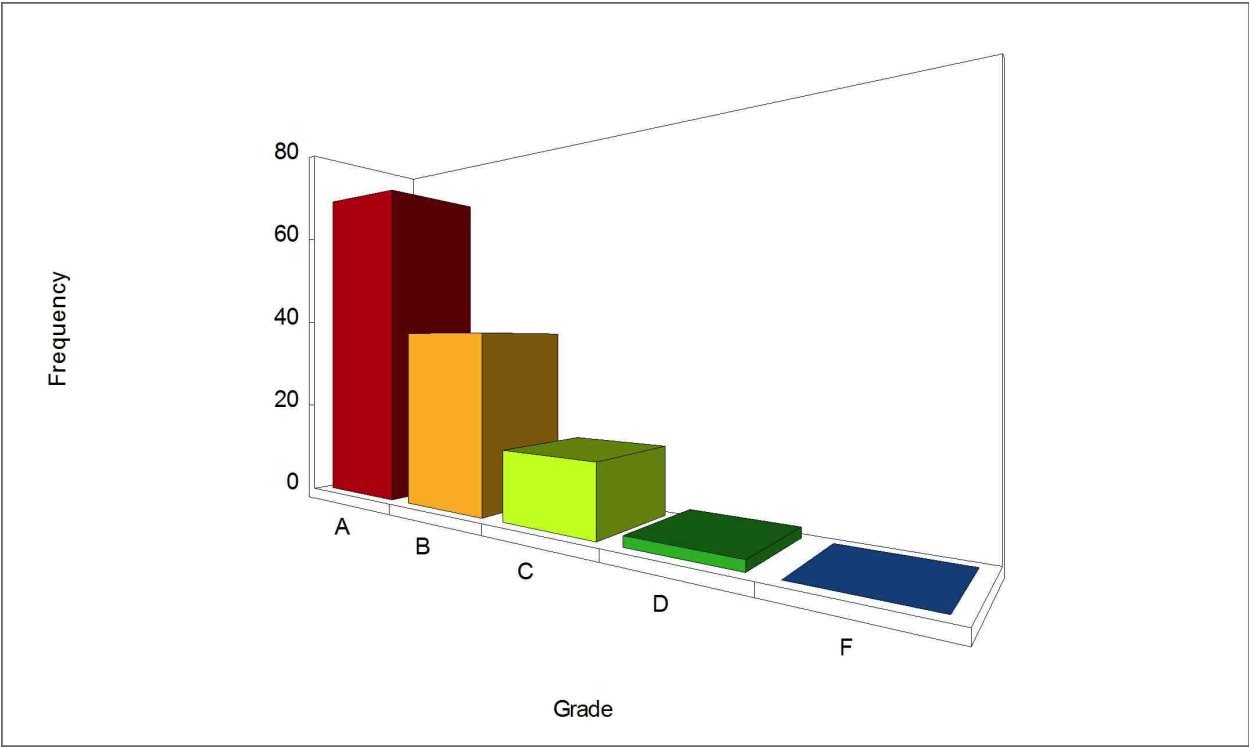

Office hours: MW: 11:00 - 12:00 TTH: 11:00-12:30

Office: Grover Center W325

Email: ziff@ohio.edu

These are graphic representations of the grades for each of the exams in this class. This reveals that the exams are not unduly difficult.

Exam 1 Grades

Exam 2 Grades

Exam 3 Grades

Exam 4 Grades

Exam 5 Grades

Exam 6 Grades