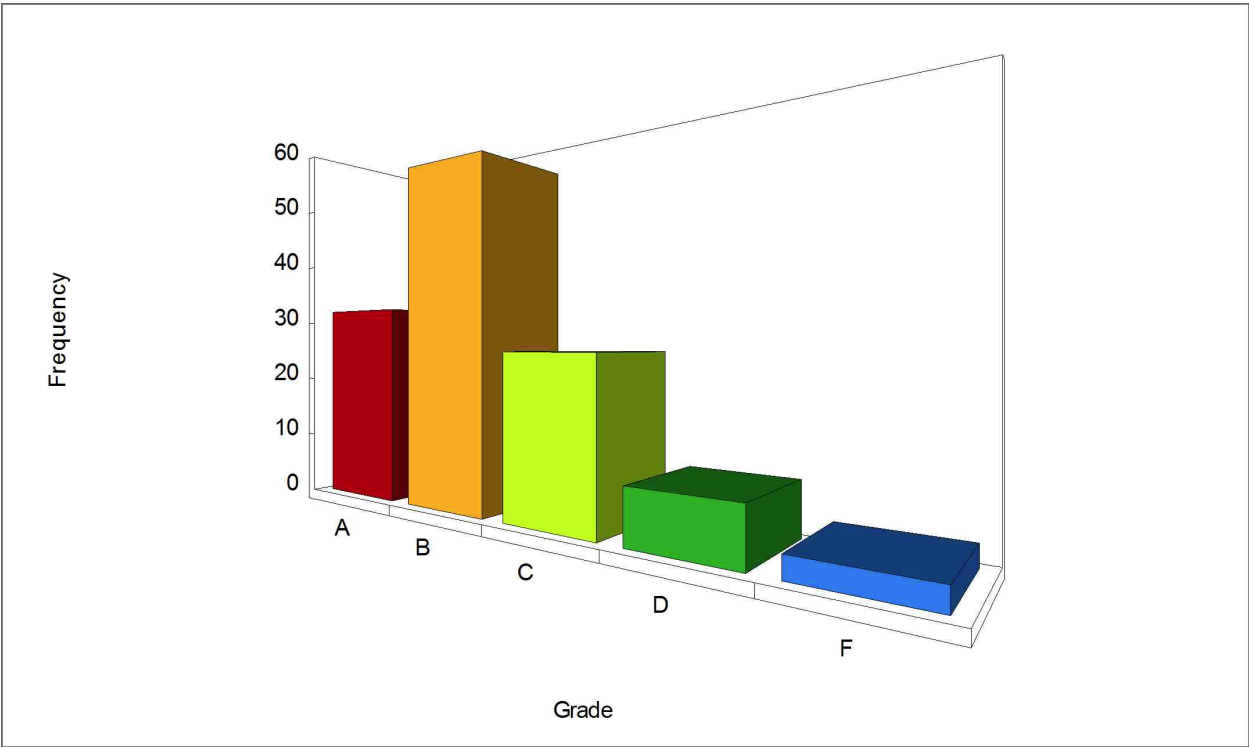

Office hours: MW: 11:00 - 12:00 TTH: 11:00-12:30

Office: Grover Center W325

Email: ziff@ohio.edu

These are graphic representations of the grades for each of the exams in this class. This reveals that the exams are not unduly difficult.

Exam 1 Grades

Exam 2 Grades

Exam 3 Grades

Exam 4 Grades

Exam 5 Grades

Exam 6 Grades